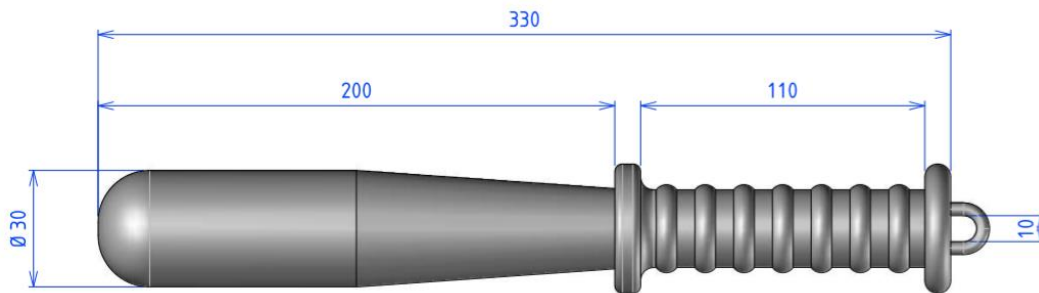

# Fish whacker

for stunning fish.

Only for fishing!!!

Fish whacker 200 mm.

- less than 1,5 kg fish, for stunning.
- colour black or pink.

Fish whacker 350 mm.

- over 1,5 kg fish, for stunning.
- colour black.